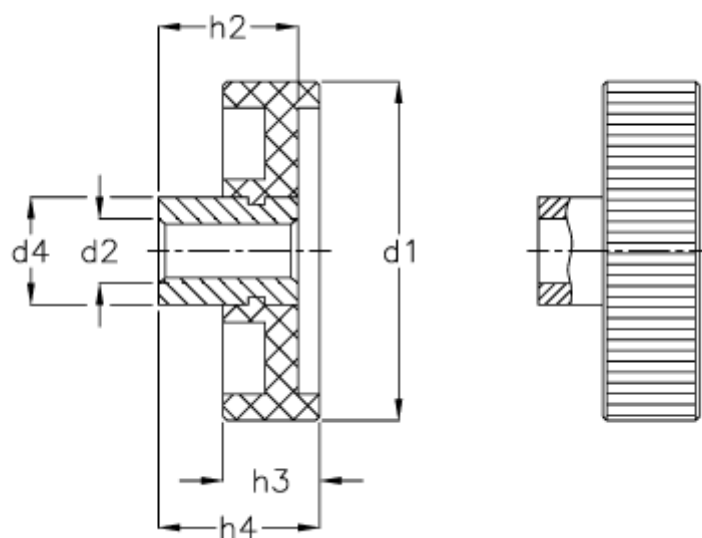

Article number: 20226KT63B12

Description: E+G Handwheel
GN 226-KT-63-B12

Measures

$d1 = 63$
 $d2 = B12$
 $d4 = 20$
 $h1 = 30$
 $h2 = 24$
 $h3 = 18$